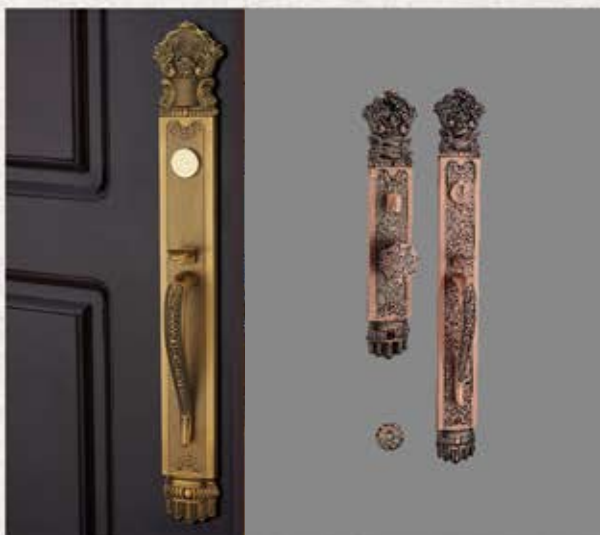

YMS-048

Two-way Entrance Featuring Zinc Frosted Black/White Glass design.

YMS-049

Two-way Entrance Featuring Frosted Craftsman Art Glass design.

YMS-050

Sofia Orchid White Entry + Sierra Patina Frosted Glass design.

YMS-051

White Boulevard Double Entrance Featuring Sierra Patina Frosted Glass design.

Custom Door Handles

A seamless blend of function and artistry. This custom door handle features a sleek, ergonomic design, perfectly contoured to fit the palm of your hand with effortless grace. Cast from high-quality materials, its surface gleams with a lustrous finish, reflecting ambient light like a polished jewel.