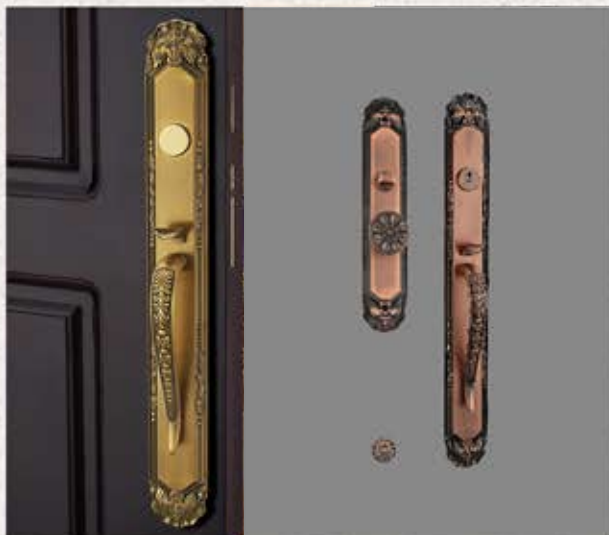

YMS-051

White Boulevard Double Entrance Featuring Sierra Patina Frosted Glass design.

Custom Door Handles

A seamless blend of function and artistry. This custom door handle features a sleek, ergonomic design, perfectly contoured to fit the palm of your hand with effortless grace. Cast from high-quality materials, its surface gleams with a lustrous finish, reflecting ambient light like a polished jewel.