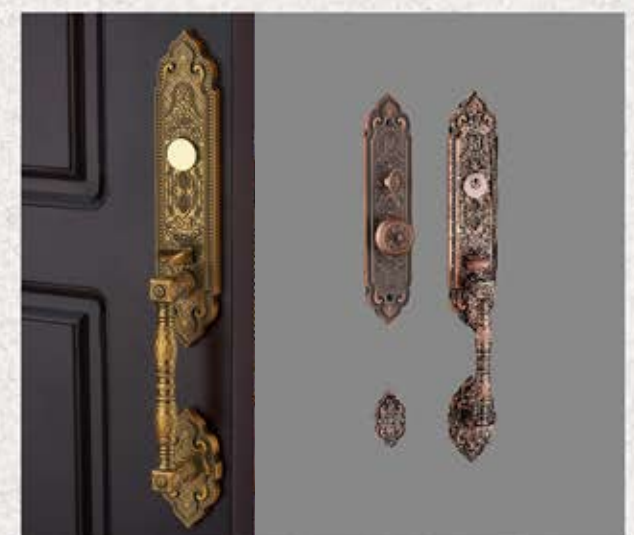

YMS-048

Two-way Entrance Featuring Zinc Frosted Black/White Glass design.

YMS-049

Two-way Entrance Featuring Frosted Craftsman Art Glass design.

YMS-050

Sofia Orchid White Entry + Sierra Patina Frosted Glass design.

YMS-051

White Boulevard Double Entrance Featuring Sierra Patina Frosted Glass design.

Custom Door Handles

A seamless blend of function and artistry. This custom door handle features a sleek, ergonomic design, perfectly contoured to fit the palm of your hand with effortless grace. Cast from high-quality materials, its surface gleams with a lustrous finish, reflecting ambient light like a polished jewel.